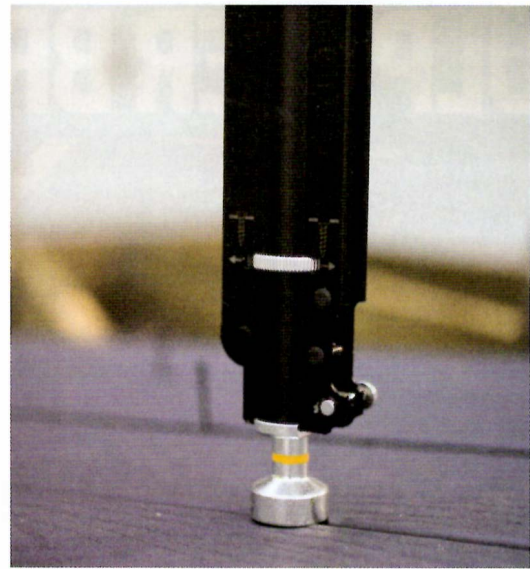

NEW Products

Faster Deck Installation

The new CAMO Drive Tool is designed to address key challenges when building a deck, such as speed, ease of deck board installation, the absence of fastener versatility, and the affordability and lack of flexibility in deck fastening tools.

Installing decking at speeds up to five times faster than current methods, the tool allows the user to attach their own drill in a standing position. Of any grooved wood, capstock or PVC board, users simply insert the clip into the deck board groove, slide the next board or boards on, and then fasten the clip in one easy motion.