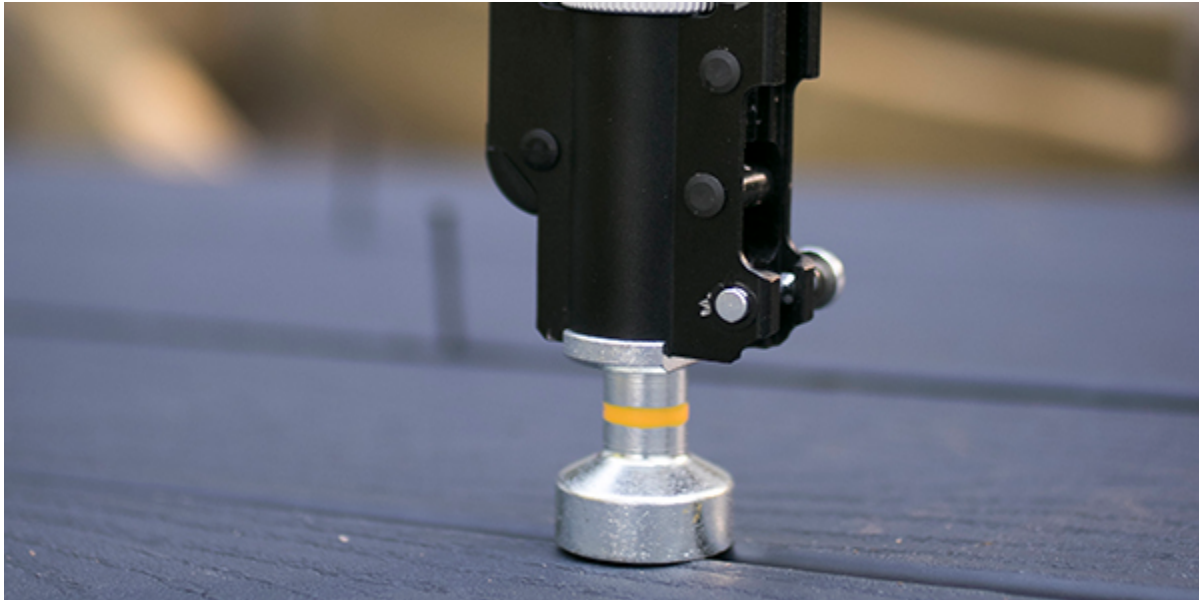

New Products

CAMO Drive

By **LBM Journal** - March 7, 2019

National Nail's CAMO Drive is designed to install decks up to five times faster than traditional methods. CAMO Drive is a versatile, collated, ergonomic stand up tool that attaches to any drill offering three fastening methods: Edge, Clip and Face. The CAMO Drive is designed to be easy-to-use, versatile, and easy on your body because CAMO Drive gets contractors off their knees and in a standing position. No matter the deck board brand, CAMO warrants the installation even if the deck board company does not. www.camofasteners.com