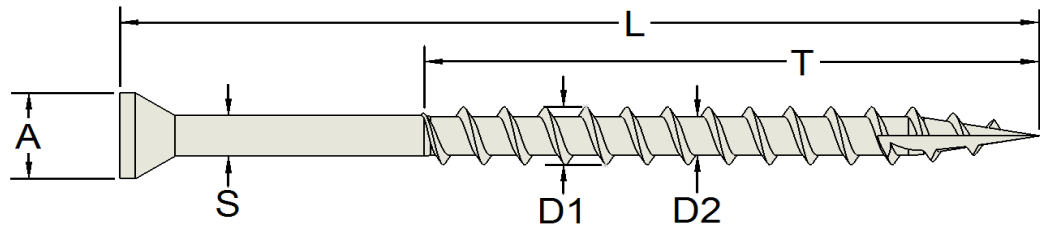

JOB NAME:	
CONTRACTOR:	DATE:

CAMO® TRIM HEAD DECK SCREW

Size Range: #7, #8, #9, #10
 Head Type: Trim
 Drive Type: T15 Star
 Point Type: Sharp, Type-17 Cut

APPLICATION Secures decking to wood substructure
 For indoor or outdoor applications

FEATURES Compatible with ACQ treated lumber
 Trim head design reduces visibility
 Type-17 cutting tip removes board material as it bores in, reducing friction and drive time

COATING Proprietary ProTech coating is designed to work with ACQ treated lumber
 Provides 1500 hour corrosion protection per ASTM B117 test standard
 ProTech coating is available only in green for this product
 Stainless Steel screws are passivated per ASTM A380 standard

INSTALLATION Not recommended for use with impact drivers

DIMENSIONS

Head Diameter	Major Thread Dia.	Minor Thread Dia.	Overall Length	Shank Dia.	Thread Length
A	D1	D2	L	S	T
Ø 0.261 in	Ø 0.176 in	Ø 0.118 in	1-5/8 in	Ø 0.124 in	1.16 in
Ø 0.261 in	Ø 0.176 in	Ø 0.118 in	2 in	Ø 0.124 in	1.40 in
Ø 0.261 in	Ø 0.176 in	Ø 0.118 in	2-1/2 in	Ø 0.124 in	1.67 in
Ø 0.261 in	Ø 0.176 in	Ø 0.118 in	3 in	Ø 0.124 in	2.07 in
Ø 0.261 in	Ø 0.176 in	Ø 0.118 in	3-1/2 in	Ø 0.124 in	2.42 in